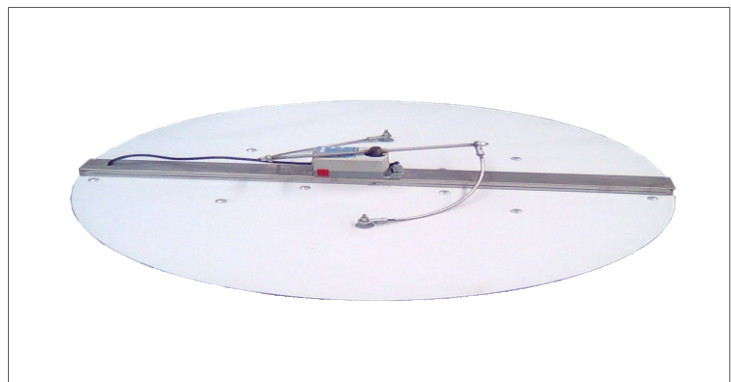

Condor Vortex Dreadnaught 350, 450, 550, 600, 700, 900SS/SR  
 Roof Ventilator with Butterfly AFC, 240v actuator

## DREADNAUGHT SERIES - Stainless Steel Construct

CONDOR VORTEX + AFC Butterfly Damper

### Air Flow Controller + 240v Actuator

**Type;** Cartridge Style, Butterfly  
**Dimensions;** 450mm diameter

Unit is installed from roof into throat of base spigot

**Actuator:** Siemens 240v d/o, d/c  
**Torque:** 5 nM - 10nM  
**Type:** Rotary

### Wire Description

Connecting Cable	Core Labeling	Description	Colour	LG-Terminal Code
AC240 V Actuator	4	Neutral	blue	N
	6	Actuating Signal AC 230 (6-4) clockwise	black	Y1
	7	Actuating Signal AC 230 V (7-4) counter clockwise	white	Y2