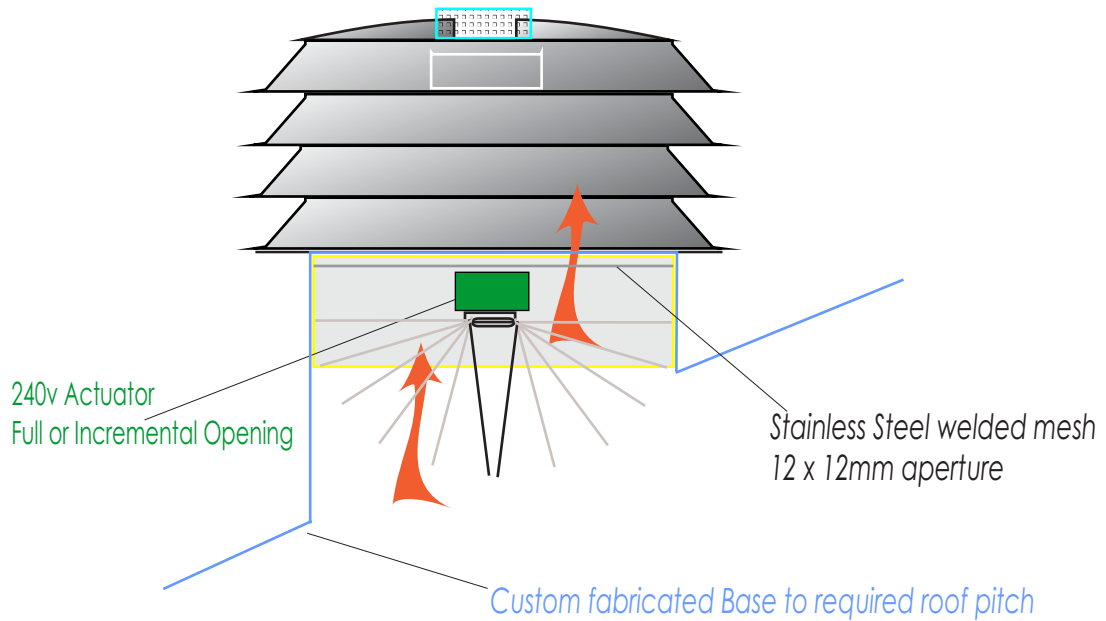

### Air Flow Controller + 240v Actuator

**Type;** Cartridge Style, Butterfly  
**Dimensions;** 450mm diameter

Unit is installed from roof into throat of base spigot

**Actuator:** Siemens 240v d/o, d/c  
**Torque:** 5 nM - 10nM  
**Type:** Rotary