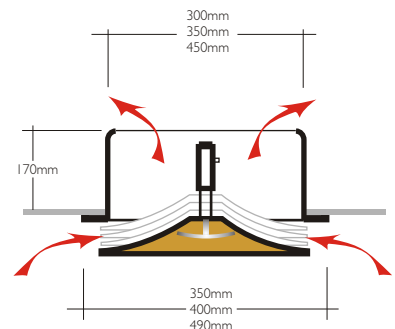

On an additional note, a well ventilated secure roof will not lift off during a cyclonic storm due to inability to pressurize.

Unvented Roof

Roof Ventilation

Whole House Ventilation

Ceiling Register is installed in ceilings of individual rooms

Eaves Vent stainless steel / White

52 Overlord Place  
Acacia Ridge 4110  
Queensland  
Australia

Telephone +61 7 3272 3737  
Facsimile +61 7 3272 3676

website: [www.ckv.com.au](http://www.ckv.com.au)