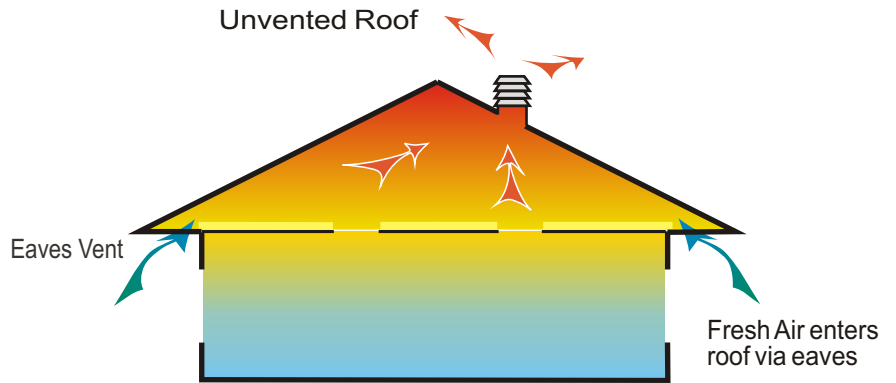

# Roof Ventilation for Single Story Dwellings

During the summer months a house absorbs incredible amounts of heat, more so if the roof is a dark colour.

The heat in the roof attic area begins to build up somewhat like a pressure cooker. This pressure will eventually overload insulation, allowing heat to travel through and add to discomfort levels in the living area below.

Air-conditioned houses, either refrigerated or evaporative, benefit considerably by having a Condor Kinetic Roof Ventilator installed, to eliminate air conditioner overload and reduce power consumption by some 45% and more in some cases due to lack of need.

Ceiling registers are a mechanical device that fits in the ceiling, is manually opened, push/pull mechanism, and closed on demand.

This allows for efficient evening heat purging of a room during summer and when closed, prevents heat loss during winter months. Electrically operated airflow controllers, for roof ventilators are also available if the roof is being used as a heat transfer area.

On an additional note, a well ventilated secure roof will not lift off during a cyclonic storm due to inability to pressurize.

Unvented Roof

Roof Ventilation

Whole House Ventilation

Ceiling Register is installed in ceilings of individual rooms