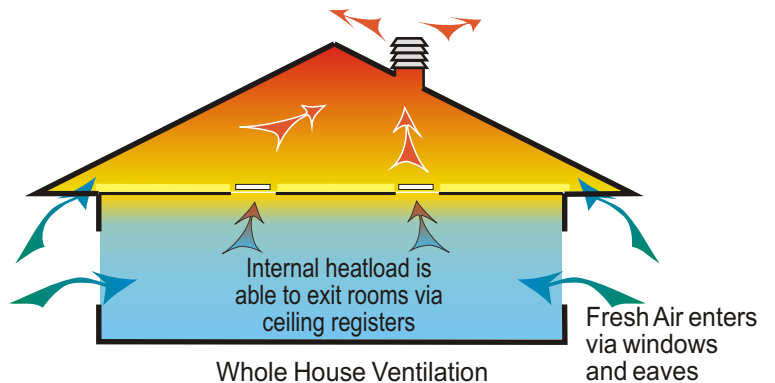

# Roof Ventilation for Single Story Dwellings

During the summer months a house absorbs incredible amounts of heat, more so if the roof is a dark colour.

The heat in the roof attic area begins to build up somewhat like a pressure cooker. This pressure will eventually overload insulation, allowing heat to travel through and add to discomfort levels in the living area below.

Air-conditioned houses, either refrigerated or evaporative, benefit considerably by having a Condor Kinetic Roof Ventilator installed, to eliminate air conditioner overload and reduce power consumption by some 45% and more in some cases due to lack of need.

Ceiling registers are a mechanical device that fits in the ceiling, is manually opened, push/pull mechanism, and closed on demand.

This allows for efficient evening heat purging of a room during summer and when closed, prevents heat loss during winter months. Electrically operated airflow controllers, for roof ventilators are also available if the roof is being used as a heat transfer area.

On an additional note, a well ventilated secure roof will not lift off during a cyclonic storm due to inability to pressurize.

Unvented Roof

Roof Ventilation

Whole House Ventilation

Ceiling Register is installed in ceilings of individual rooms